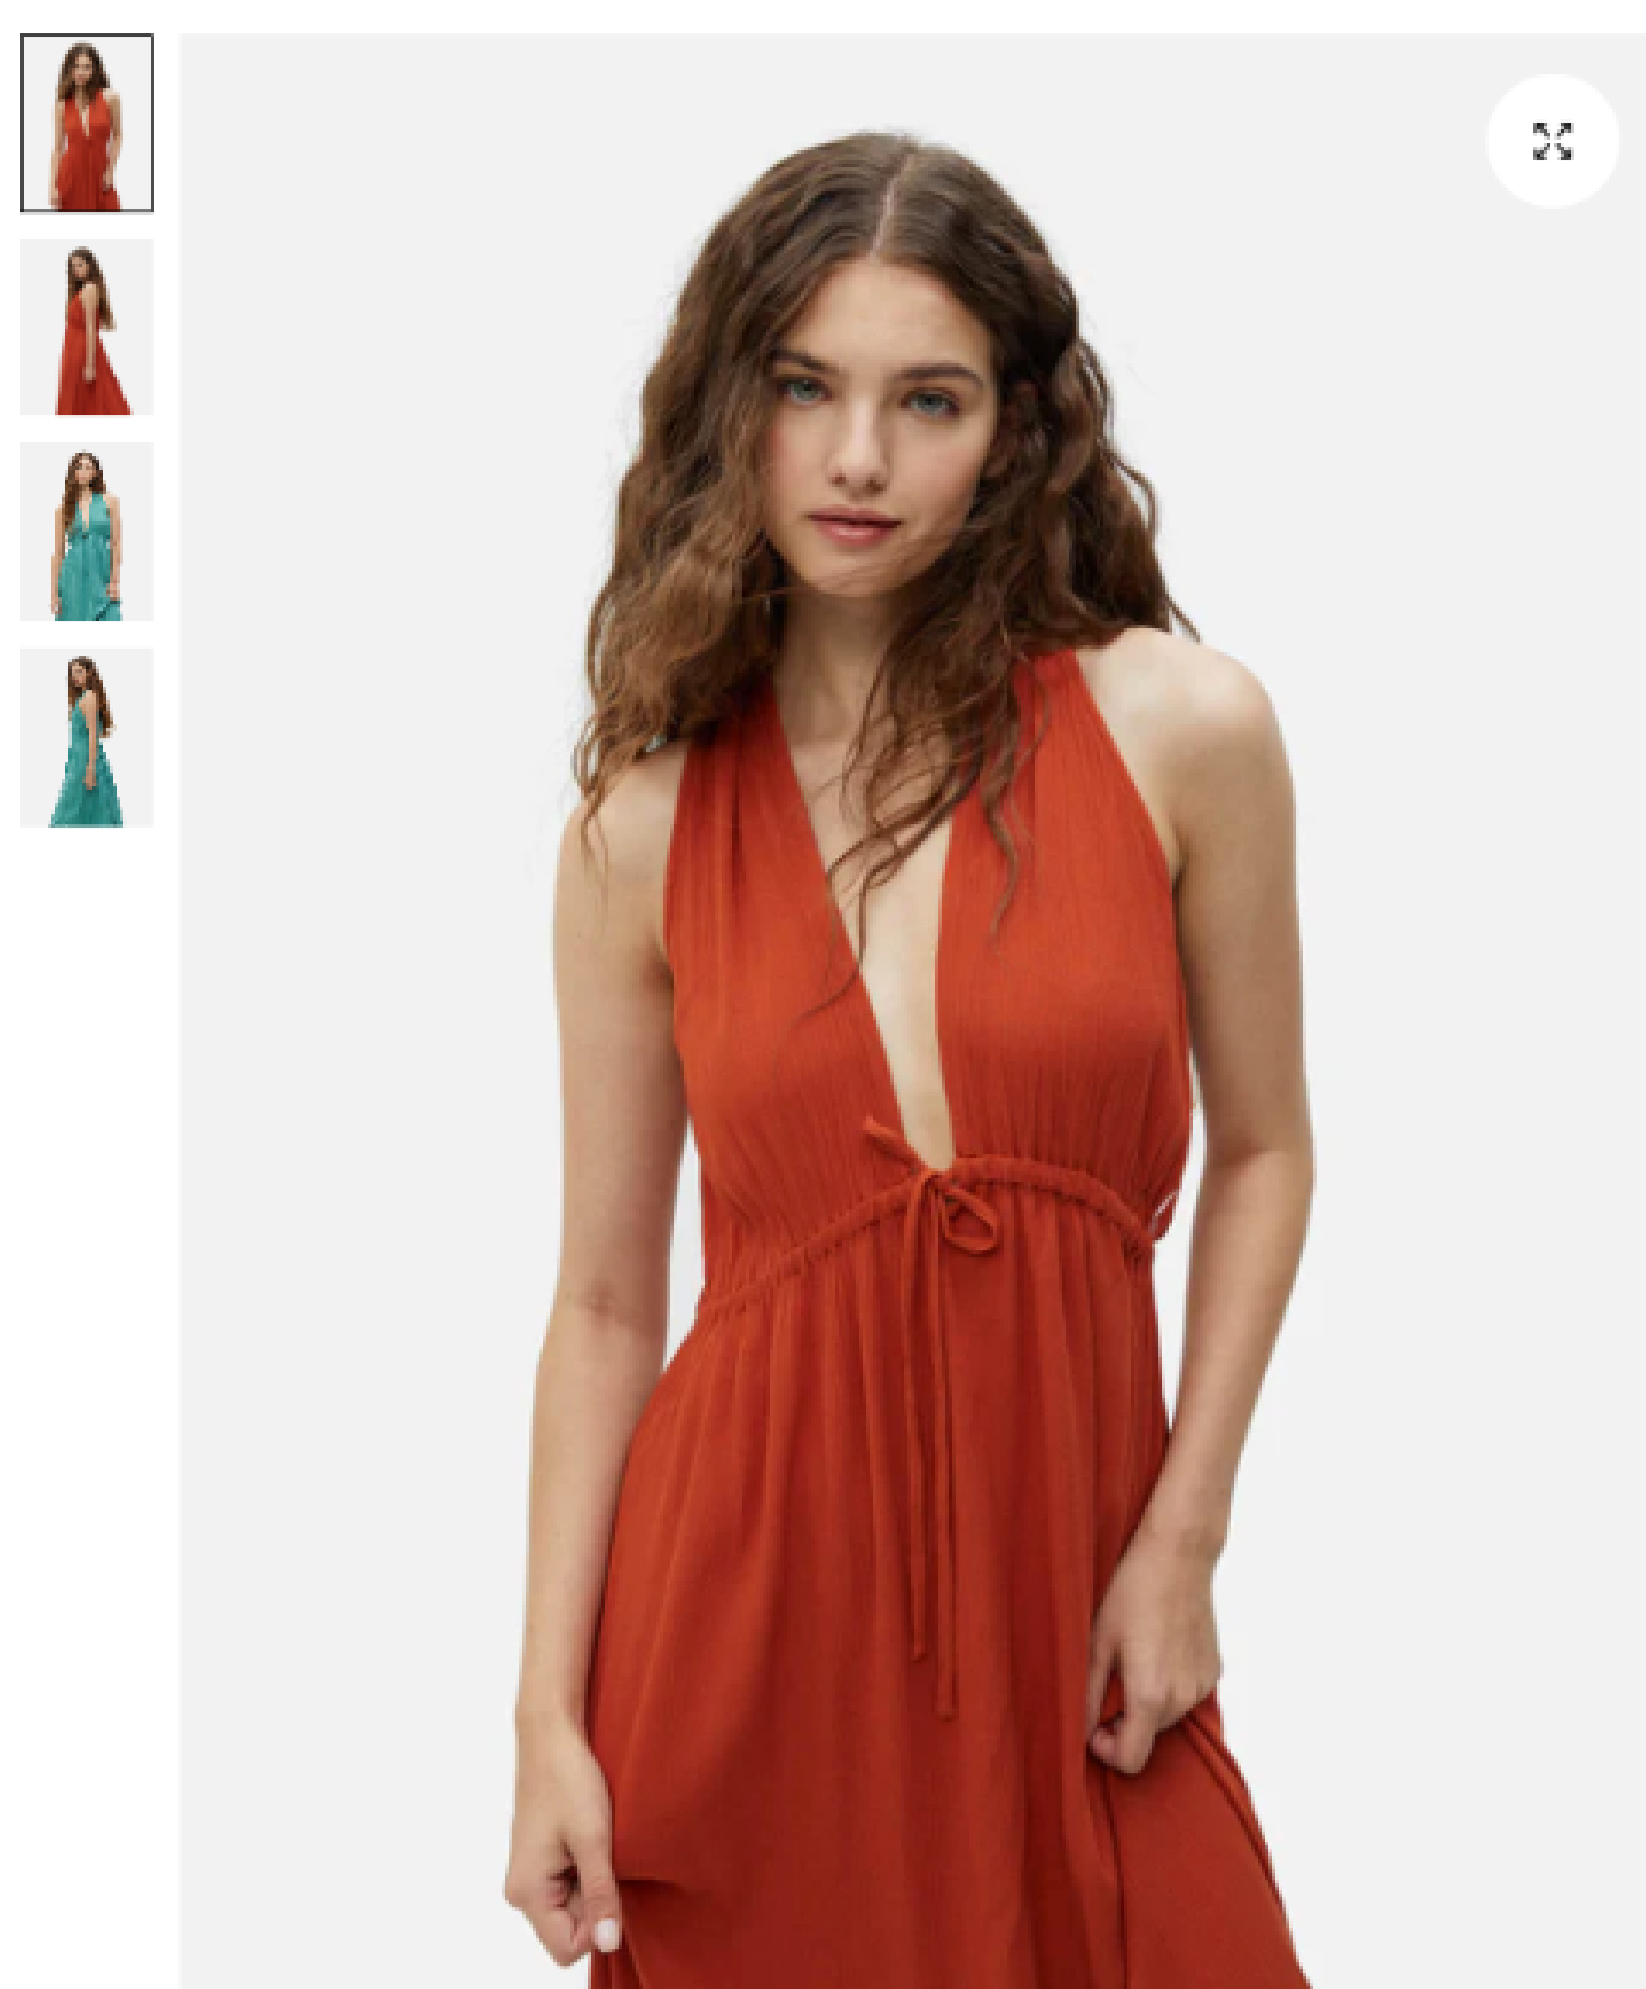

Home / Colorful Long-Sleeve Dress

Colorful Long-sleeve Dress

★★★★★ 1 review 12 sold in last 20 hours

$20.00 $40.00

The garments labelled as committed are products that have been produced using sustainable fibres or processes, reducing their environmental impact.

11 people are viewing this right now

Color: Light red

Compare Color Ask a Question Share

Add your personalization

Add your name, note or upload your customized idea image to personalise your item. Custom items cannot be returned or exchanged.

Customize note

No file chosen Upload image

Quantity: 1 ADD TO CART

I agree with Terms & Conditions

Buy with SHOP BY

MORE PAYMENT OPTIONS

Estimate delivery times: 12-26 days (International), 3-6 days (United States).

Return within 45 days of purchase. Duties & taxes are non-refundable.

Description

Outstanding Features

The garments labelled as committed are products that have been produced using sustainable fibres or processes, reducing their environmental impact. Umino's goal is to support the implementation of practices more committed to the environment.

- Tonal stitching: 98% cotton, 2% elastane.
- Supple and stretch knit with a rich touch of wool.
- Model: Model is 6'1", wearing a size M.
- Caring for your clothes is caring for the environment.

We work with monitoring programmes to ensure compliance with our social, environmental and health and safety standards for our garments. To assess compliance, we have developed a programme of audits and continuous improvement plans. Made of super-soft cotton, the Organic Cotton Cutaway Tank features a high neck and back, and a slight curve at the shoulders, which makes it extra flattering. If there's one thing the '90s got right, it's the basics.

Washing Instructions

- Machine wash max. 30°C. Short spin.
- Iron maximum 110°C.
- Do not bleach/bleach.
- Do not dry clean.
- Tumble dry, medium heat.

Review

Customer Reviews

★★★★★ Based on 1 review

WRITE A REVIEW

★★★★★ Great Product

Report as Inappropriate

Demo User on Feb 02, 2023

Just love this

Shipping & Returns

For all orders exceeding a value of 100USD shipping is offered for free.

Returns will be accepted for up to 10 days of Customer's receipt or tracking number on unworn items. You, as a Customer, are obliged to inform us via email before you return the item.

Otherwise, standard shipping charges apply. Check out our delivery Terms & Conditions for more details.

Return Policies

Returns will be accepted for up to 10 days of Customer's receipt or tracking number on unworn items. You, as a Customer, are obliged to inform us via email before you return the item, only in the case of:

- Received the wrong item.
- Item arrived not as expected (ie. damaged packaging).
- Item had defects.
- Over delivery time.
- The shipper does not allow the goods to be inspected before payment.